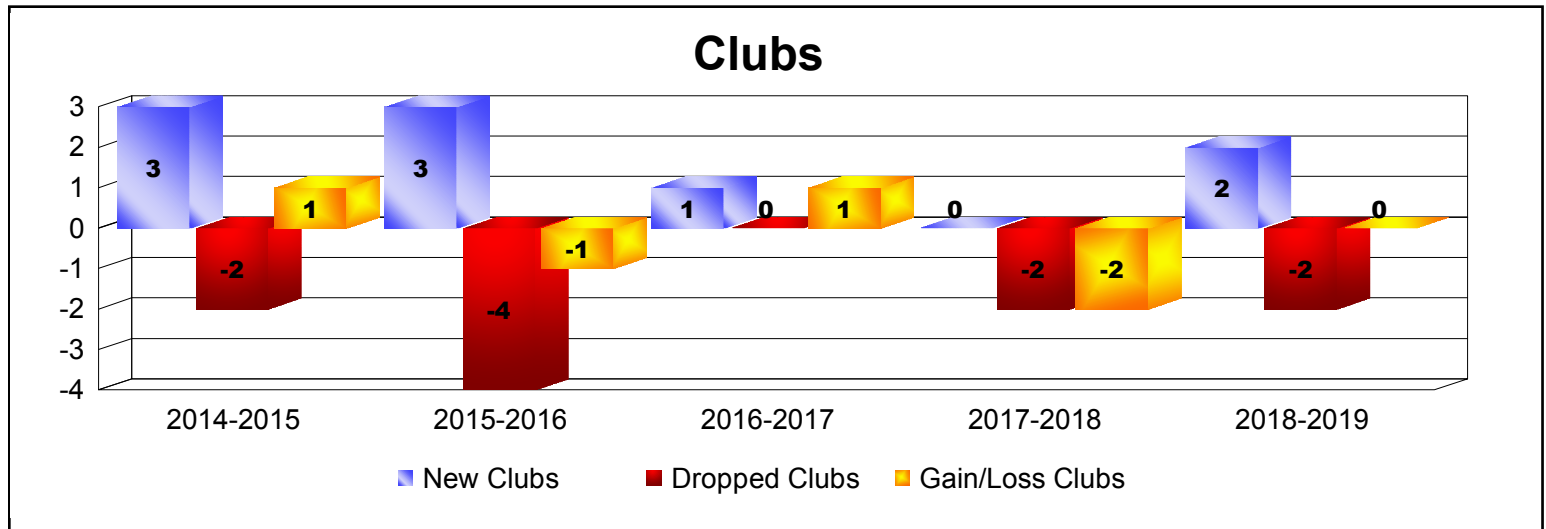

Year	New Clubs	Dropped Clubs	Gain/ Loss Clubs	New Members	Charter Members	Reinstate Members	Transfer Members	Total Member Added	Total Members Dropped	Gain/ Loss Members
2014-2015	3	-2	1	205	88	4	14	311	-307	4
2015-2016	3	-4	-1	215	96	8	12	331	-298	33
2016-2017	1	0	1	161	29	18	8	216	-359	-143
2017-2018	0	-2	-2	207	0	11	20	238	-258	-20
2018-2019	2	-2	0	173	52	7	24	256	-303	-47
<b>Average</b>	<b>2</b>	<b>-2</b>	<b>0</b>	<b>192</b>	<b>53</b>	<b>10</b>	<b>16</b>	<b>270</b>	<b>-305</b>	<b>-35</b>

Year	New Clubs	Dropped Clubs	Gain/ Loss Clubs	New Members	Charter Members	Reinstate Members	Transfer Members	Total Member Added	Total Members Dropped	Gain/ Loss Members
2014-2015	0	0	0	5	0	1	1	7	-7	0
2015-2016	0	0	0	6	0	2	1	9	-10	-1
2016-2017	0	0	0	3	0	0	0	3	-2	1
2017-2018	0	0	0	17	0	0	2	19	-14	5
2018-2019	0	0	0	9	0	0	0	9	-4	5
<b>Average</b>	<b>0</b>	<b>0</b>	<b>0</b>	<b>8</b>	<b>0</b>	<b>1</b>	<b>1</b>	<b>9</b>	<b>-7</b>	<b>2</b>