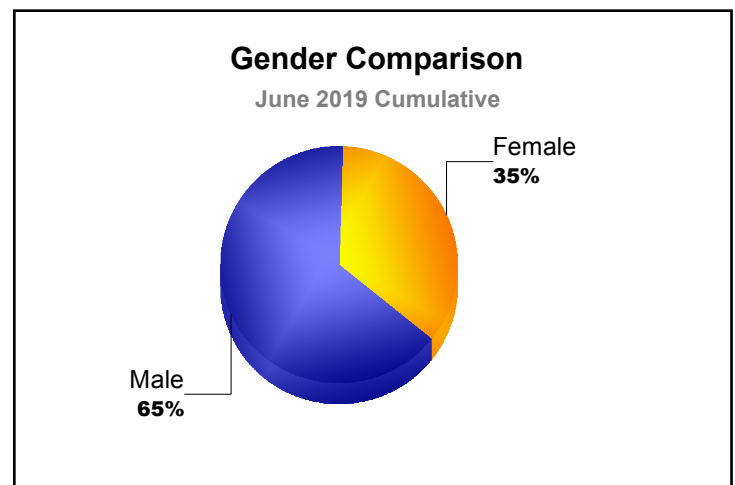

Year	New Clubs	Dropped Clubs	Gain/ Loss Clubs	New Members	Charter Members	Reinstate Members	Transfer Members	Total Member Added	Total Members Dropped	Gain/ Loss Members
2014-2015	3	-2	1	205	88	4	14	311	-307	4
2015-2016	3	-4	-1	215	96	8	12	331	-298	33
2016-2017	1	0	1	161	29	18	8	216	-359	-143
2017-2018	0	-2	-2	207	0	11	20	238	-258	-20
2018-2019	2	-2	0	173	52	7	24	256	-303	-47
<b>Average</b>	<b>2</b>	<b>-2</b>	<b>0</b>	<b>192</b>	<b>53</b>	<b>10</b>	<b>16</b>	<b>270</b>	<b>-305</b>	<b>-35</b>