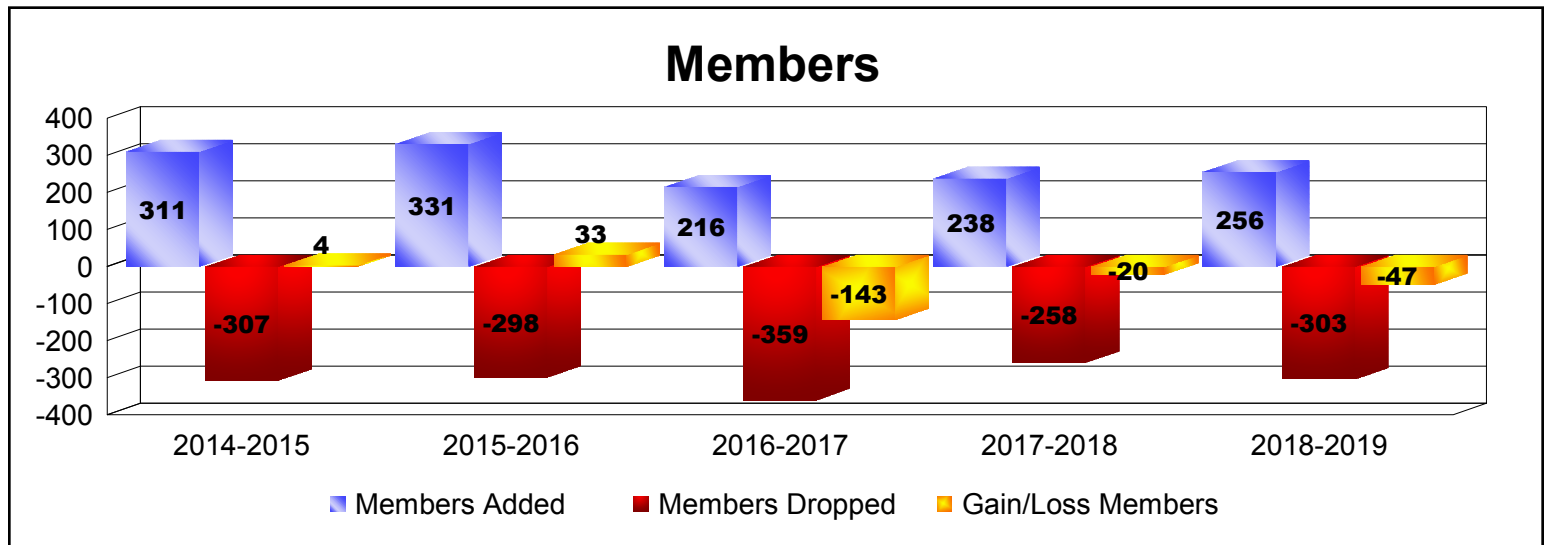

Year	New Clubs	Dropped Clubs	Gain/ Loss Clubs	New Members	Charter Members	Reinstate Members	Transfer Members	Total Member Added	Total Members Dropped	Gain/ Loss Members
2014-2015	3	-2	1	205	88	4	14	311	-307	4
2015-2016	3	-4	-1	215	96	8	12	331	-298	33
2016-2017	1	0	1	161	29	18	8	216	-359	-143
2017-2018	0	-2	-2	207	0	11	20	238	-258	-20
2018-2019	2	-2	0	173	52	7	24	256	-303	-47
<b>Average</b>	<b>2</b>	<b>-2</b>	<b>0</b>	<b>192</b>	<b>53</b>	<b>10</b>	<b>16</b>	<b>270</b>	<b>-305</b>	<b>-35</b>

Year	New Clubs	Dropped Clubs	Gain/ Loss Clubs	New Members	Charter Members	Reinstate Members	Transfer Members	Total Member Added	Total Members Dropped	Gain/ Loss Members
2014-2015	0	0	0	5	0	1	1	7	-7	0
2015-2016	0	0	0	6	0	2	1	9	-10	-1
2016-2017	0	0	0	3	0	0	0	3	-2	1
2017-2018	0	0	0	17	0	0	2	19	-14	5
2018-2019	0	0	0	9	0	0	0	9	-4	5
<b>Average</b>	<b>0</b>	<b>0</b>	<b>0</b>	<b>8</b>	<b>0</b>	<b>1</b>	<b>1</b>	<b>9</b>	<b>-7</b>	<b>2</b>