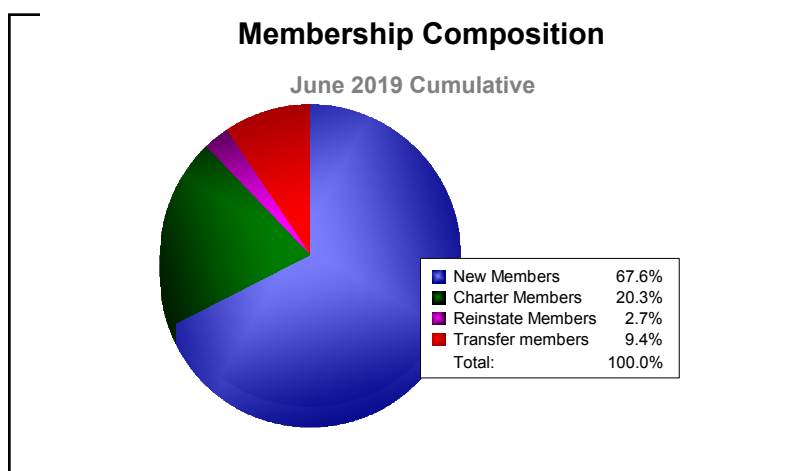

Year	New Clubs	Dropped Clubs	Gain/ Loss Clubs	New Members	Charter Members	Reinstate Members	Transfer Members	Total Member Added	Total Members Dropped	Gain/ Loss Members
2014-2015	3	-2	1	205	88	4	14	311	-307	4
2015-2016	3	-4	-1	215	96	8	12	331	-298	33
2016-2017	1	0	1	161	29	18	8	216	-359	-143
2017-2018	0	-2	-2	207	0	11	20	238	-258	-20
2018-2019	2	-2	0	173	52	7	24	256	-303	-47
<b>Average</b>	<b>2</b>	<b>-2</b>	<b>0</b>	<b>192</b>	<b>53</b>	<b>10</b>	<b>16</b>	<b>270</b>	<b>-305</b>	<b>-35</b>

Year	New Clubs	Dropped Clubs	Gain/ Loss Clubs	New Members	Charter Members	Reinstate Members	Transfer Members	Total Member Added	Total Members Dropped	Gain/ Loss Members
2014-2015	0	0	0	5	0	1	1	7	-7	0
2015-2016	0	0	0	6	0	2	1	9	-10	-1
2016-2017	0	0	0	3	0	0	0	3	-2	1
2017-2018	0	0	0	17	0	0	2	19	-14	5
2018-2019	0	0	0	9	0	0	0	9	-4	5
<b>Average</b>	<b>0</b>	<b>0</b>	<b>0</b>	<b>8</b>	<b>0</b>	<b>1</b>	<b>1</b>	<b>9</b>	<b>-7</b>	<b>2</b>